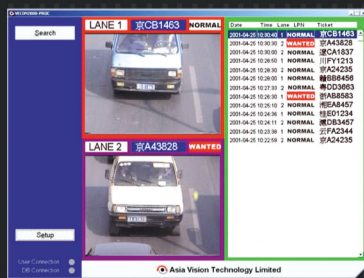

■ The LPR Solution Without National Boundaries

■ VECON-VIS

VECON-VIS automatically detects, recognizes and verifies license plate numbers of both moving and stationary vehicles. VECON-VIS reads both alphanumeric and non-alphanumeric license plates, including Chinese and Korean. VECON-VIS is an intelligent solution for the transport, vehicle security management and fleet management industries.

■ Benefits

- Allows remote or on-site vehicle surveillance.
- Retrieves and reviews live images anytime, anywhere.
- Improves site security by verifying captured images against those stored on the client's database.
- Enhances and increase traffic flow efficiency by processing each image in less than 0.5 seconds.
- Minimizes the number of errors made when recording license plate numbers due to its high accuracy.
- Minimizes manual labour and reduces operating costs by providing 24-hour non-stop license plate recognition.